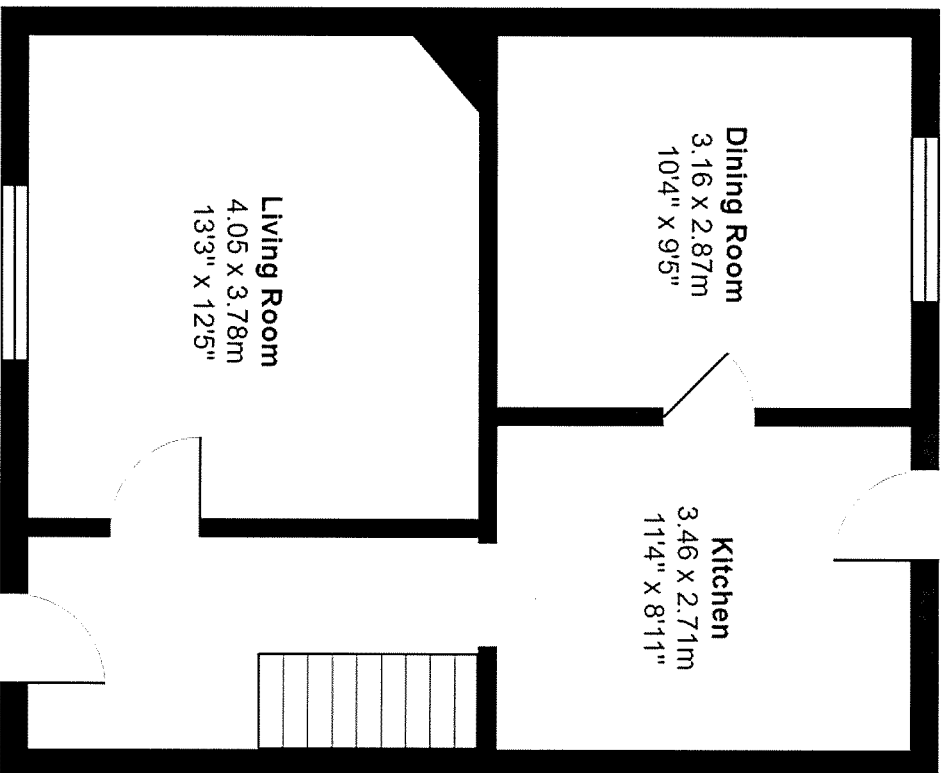

Birkhall Road

Ground Floor

First Floor

Total Area: 88.6 m² ... 953 ft²

All measurements are approximate and for display purposes only