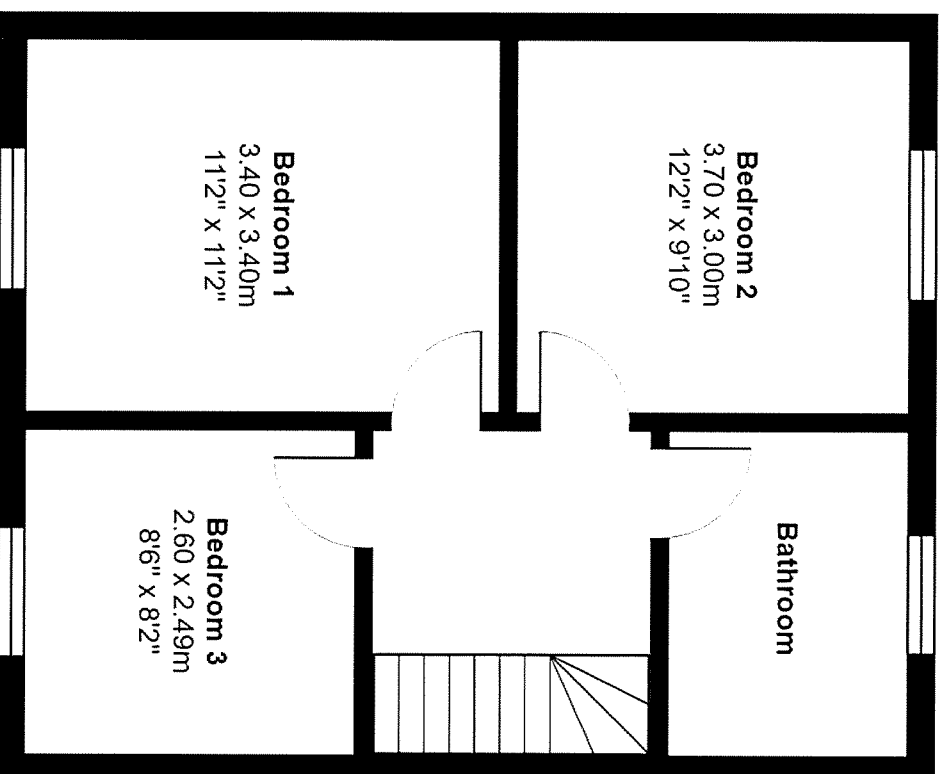

Birkhall Road

Ground Floor

First Floor

Total Area: 88.6 m² ... 953 ft²

All measurements are approximate and for display purposes only